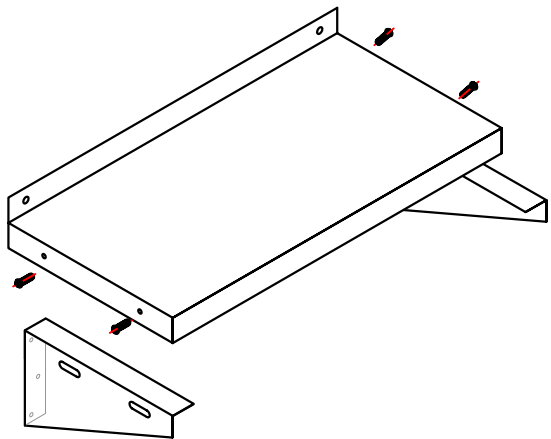

WALL SHELF

TWSS-1424-SS

FEATURES

- ✓ Made with high quality 18 gauge, 430 stainless steel
- ✓ Dimensions: 24" x 14"
- ✓ Strong mounting brackets
- ✓ Space-saving wall mount design
- ✓ Max load: 60 lbs