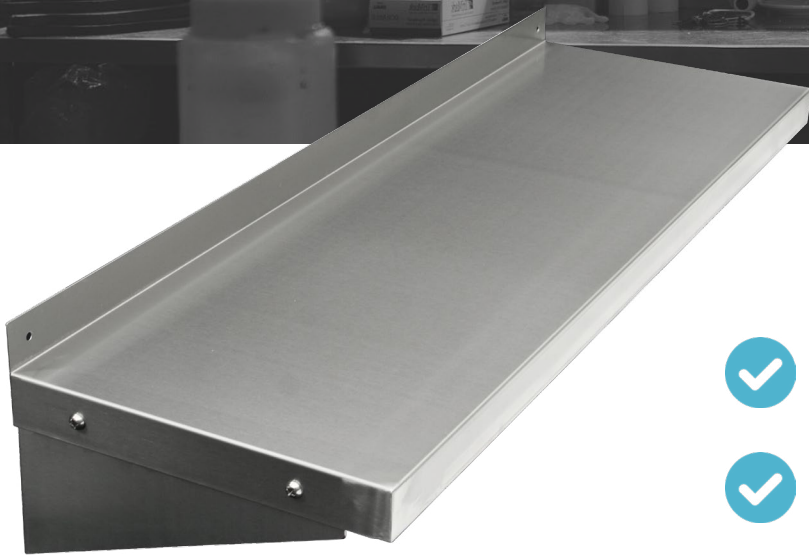

# WALL SHELF

## TWSS-1248-SS

### FEATURES

- ✓ Made with high quality 18 gauge, 430 stainless steel
- ✓ Dimensions: 48" x 12"
- ✓ Strong mounting brackets
- ✓ Space-saving wall mount design
- ✓ Max load: 60 lbs