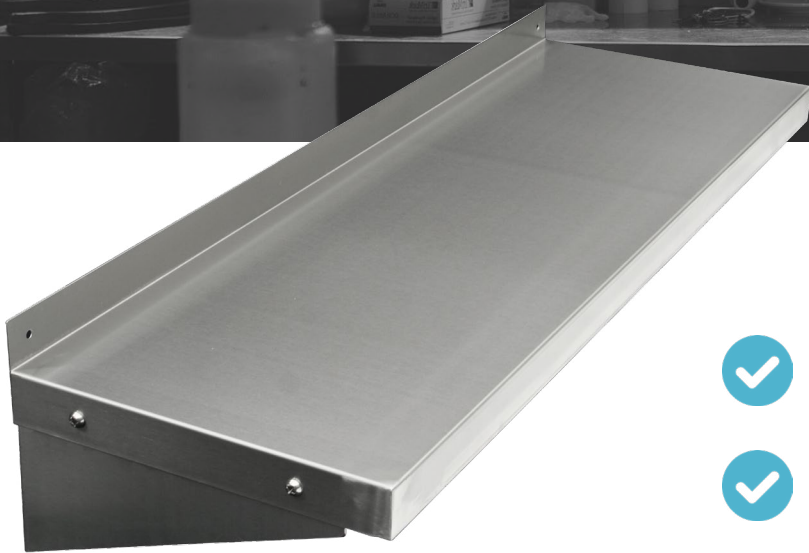

WALL SHELF

TWSS-1236-SS

FEATURES

- ✓ Made with high quality 18 gauge, 430 stainless steel
- ✓ Dimensions: 36" x 12"
- ✓ Strong mounting brackets
- ✓ Space-saving wall mount design
- ✓ Max load: 60 lbs