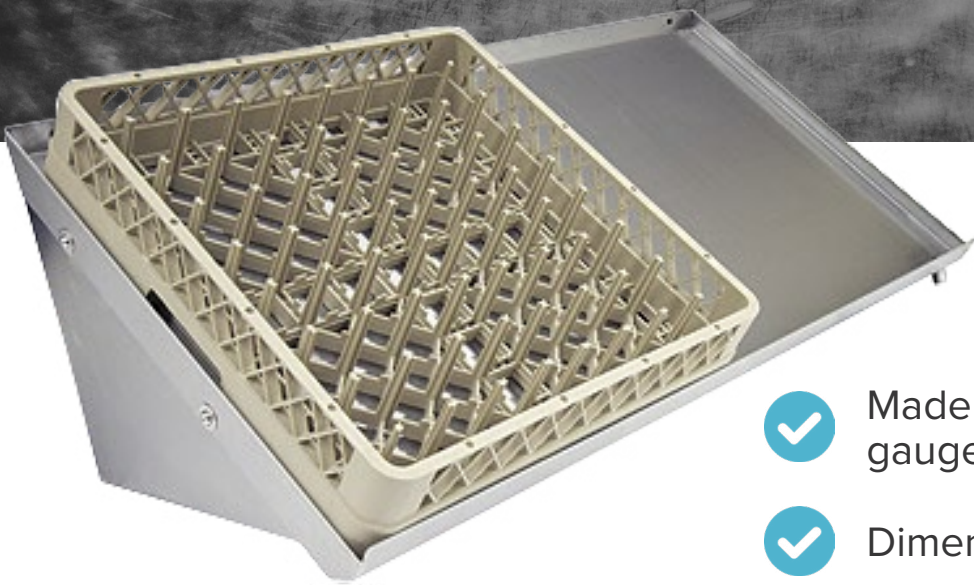

# DISH WALL RACK

### FEATURES

- ✓ Made with high quality 18 gauge, 430 stainless steel
- ✓ Dimensions: 42" x 22" x 14"
- ✓ Accommodates standard dish racks and fits up to 4 dish racks
- ✓ Drain: right side
- ✓ Baskets: 2
- ✓ Plastic dish rack NOT included