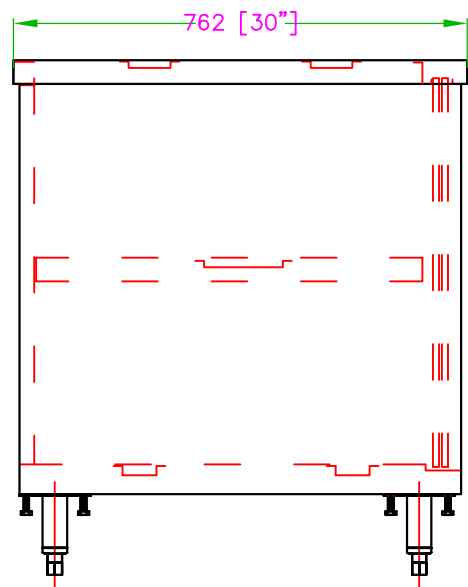

TKCA-3048-SS

STAINLESS STEEL KNOCKDOWN CABINET

- All made with high quality 430 stainless steel
- Stainless steel inside shelf included
- Delivered assembled
- Gauge 18

Distributed by:

www.distex.ca

Your Premium Partner