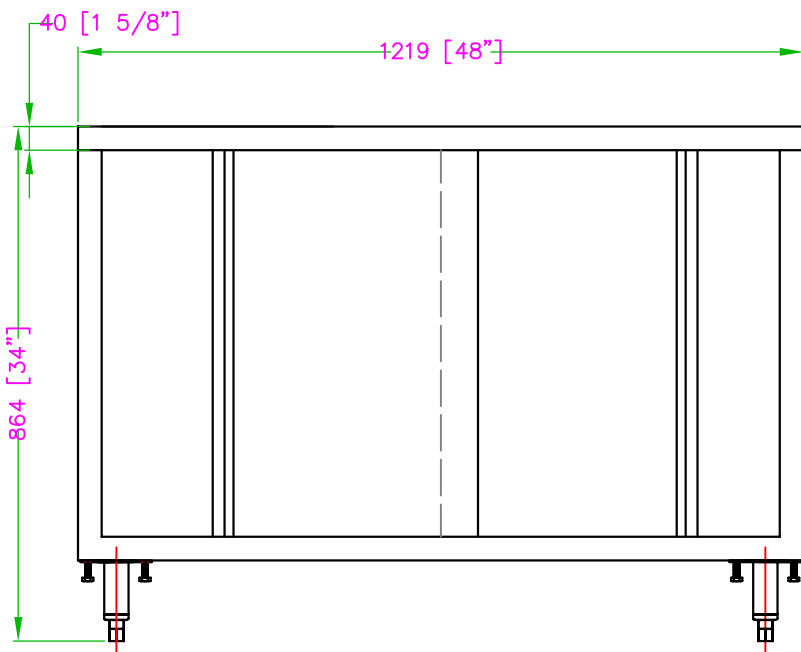

TKCA-3048-SS

STAINLESS STEEL KNOCKDOWN CABINET

- All made with high quality 430 stainless steel
- Stainless steel inside shelf included
- Delivered assembled
- Gauge 18

Distributed by:

www.distex.ca

Your Premium Partner