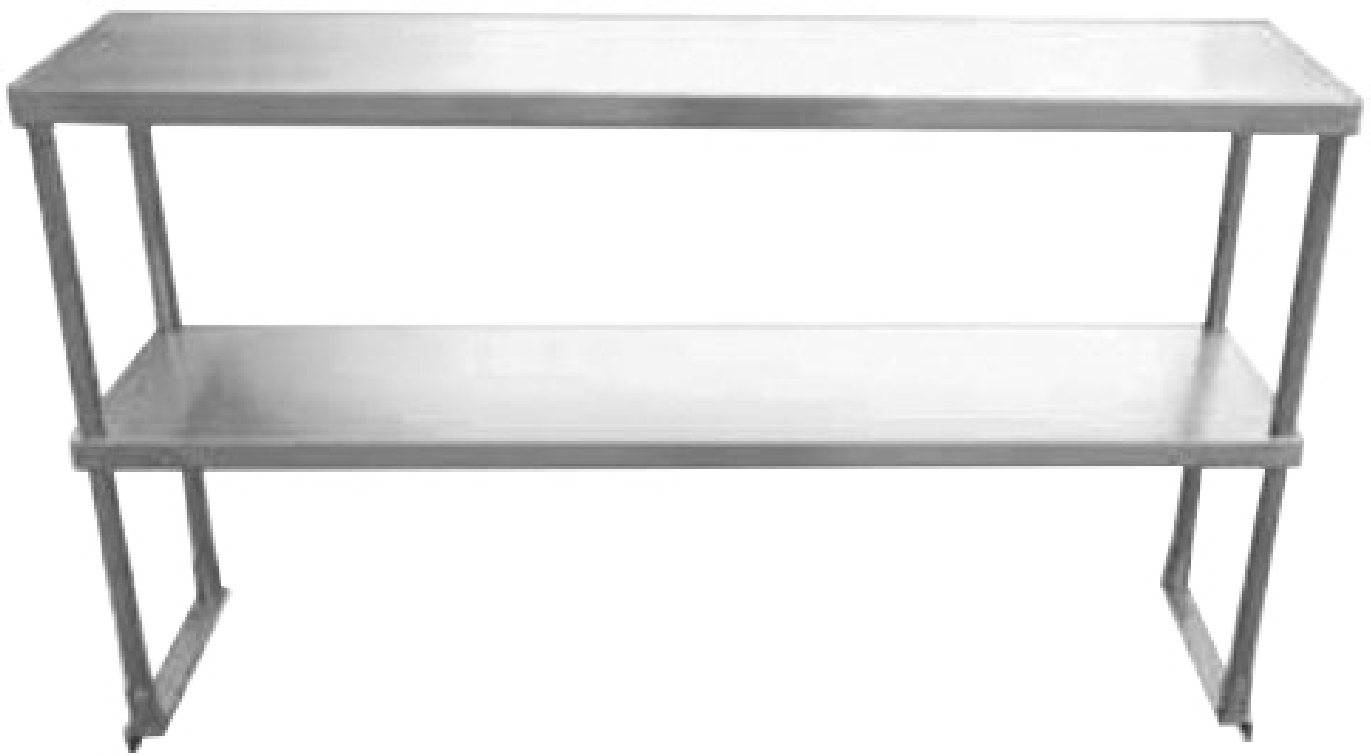

DOUBLE OVERSHELF

TDOS-1672-SS

FEATURES

- ✓ Made with high quality 430 stainless steel
- ✓ Dimensions: 72" x 16" x 28.5"
- ✓ Easy to assemble
- ✓ Adjustable middle shelf

OPTIONAL ACCESSORIES

- ✓ Gauge 18
- ✓ Extra stainless steel shelf