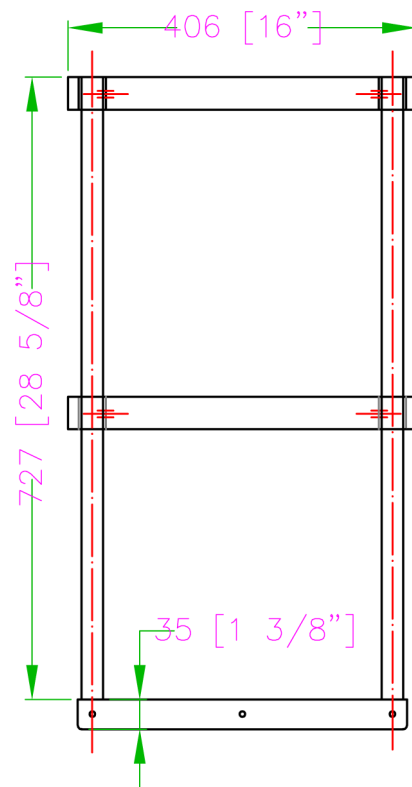

TDOS-1 636-SS DOUBLE OVERSHELF

- All made with high quality 430 stainless steel
- Easy to assemble
- Gauge 18
- Adjustable middle shelf
- Additional shelf available (option)
- Height: 28.5"

Distributed by: