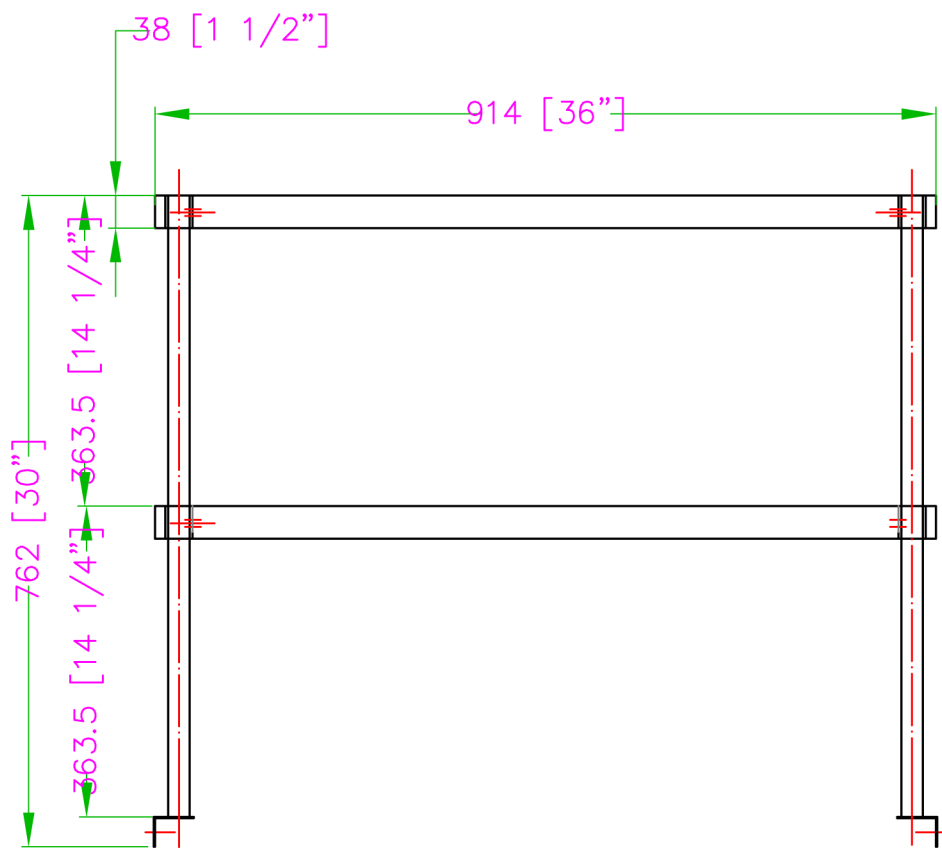

TDOS-1 636-SS DOUBLE OVERSHELF

- All made with high quality 430 stainless steel
- Easy to assemble
- Gauge 18
- Adjustable middle shelf
- Additional shelf available (option)
- Height: 28.5"

Distributed by: