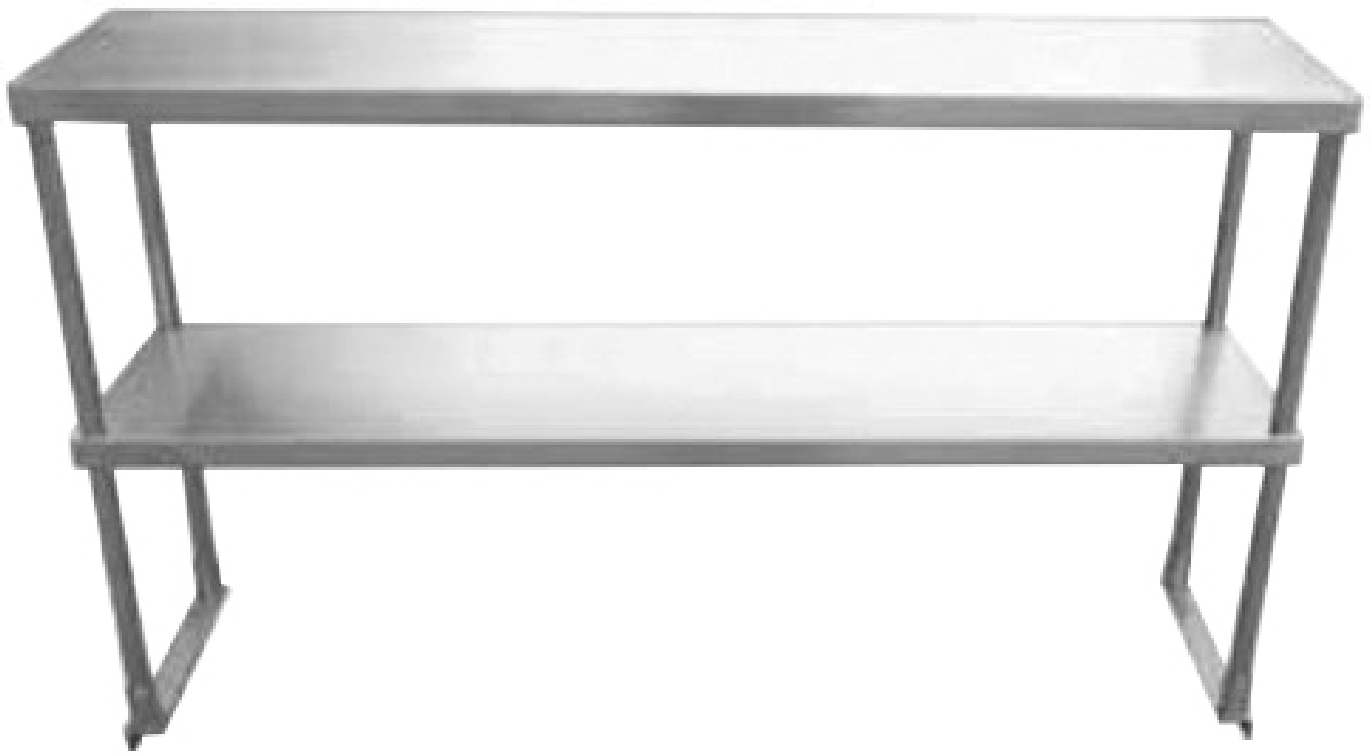

# DOUBLE OVERSHELF

## TDOS-1472-SS

## FEATURES

- ✓ Made with high quality 430 stainless steel
- ✓ Dimensions: 72" x 14" x 28.5"
- ✓ Easy to assemble
- ✓ Gauge 18
- ✓ Adjustable middle shelf

## OPTIONAL ACCESSORIES

- ✓ Extra stainless steel shelf

Distributed by: