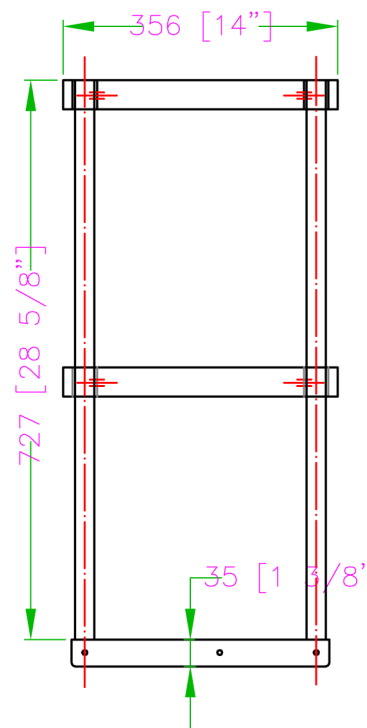

TDOS-1 436-SS DOUBLE OVERSHELF

- All made with high quality 430 stainless steel
- Easy to assemble
- Gauge 18
- Adjustable middle shelf
- Additional shelf available (option)
- Height: 28.5"

Distributed by: