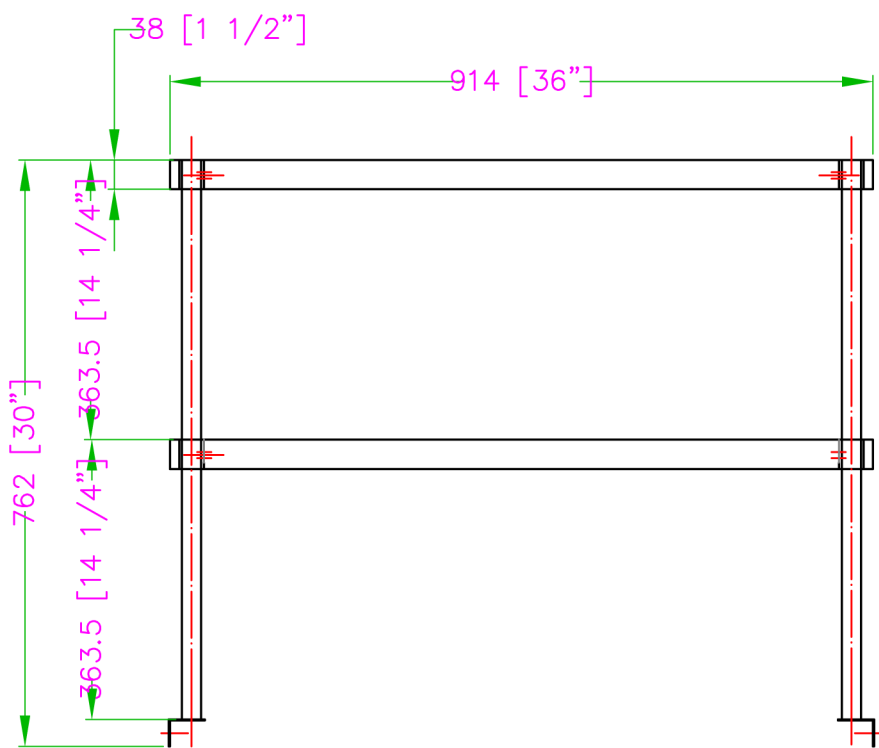

TDOS-1 436-SS DOUBLE OVERSHELF

- All made with high quality 430 stainless steel
- Easy to assemble
- Gauge 18
- Adjustable middle shelf
- Additional shelf available (option)
- Height: 28.5"

Distributed by: