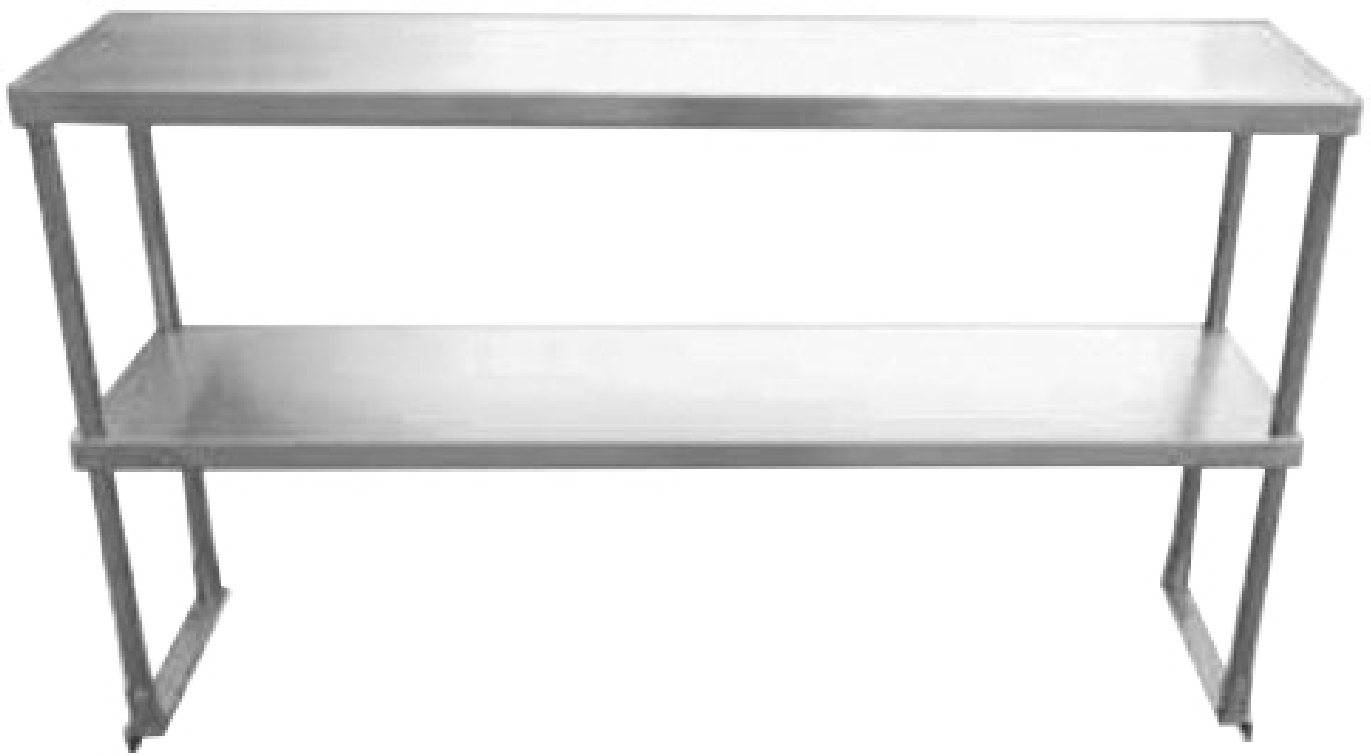

DOUBLE OVERSHELF

TDOS-1272-SS

FEATURES

- ✓ Made with high quality 430 stainless steel
- ✓ Dimensions: 72" x 12" x 28.5"
- ✓ Easy to assemble
- ✓ Gauge 18

- ✓ Adjustable middle shelf

OPTIONAL ACCESSORIES

- ✓ Extra stainless steel shelf

Distributed by:

DISTEX

THORINOX