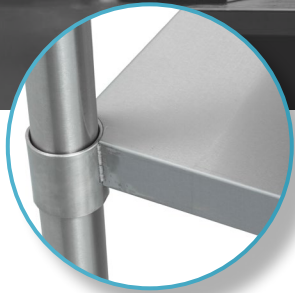

STAINLESS STEEL UNDERSHELF

DUS-3096-SS

FEATURES

- ✓ 18 gauge
- ✓ Welded corners
- ✓ Dimensions: 96" x 30"