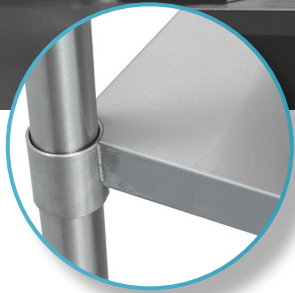

STAINLESS STEEL UNDERSHELF

DUS-3084-SS

FEATURES

- ✓ 18 gauge
- ✓ Welded corners
- ✓ Dimensions: 84" x 30"