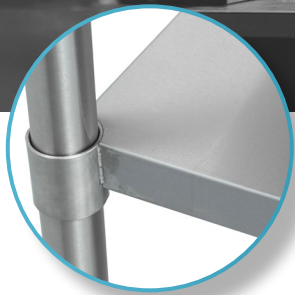

Distributed by:

DISTEX

THORINOX

STAINLESS STEEL UNDERSHELF

DUS-3072-SS

FEATURES

- ✓ 18 gauge
- ✓ Welded corners
- ✓ Dimensions: 72" x 30"