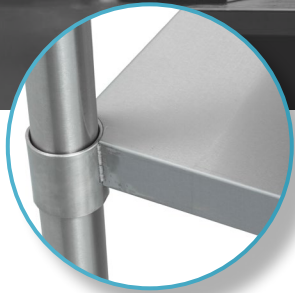

STAINLESS STEEL UNDERSHELF

DUS-3060-SS

FEATURES

- ✓ 18 gauge
- ✓ Welded corners
- ✓ Dimensions: 60" x 30"