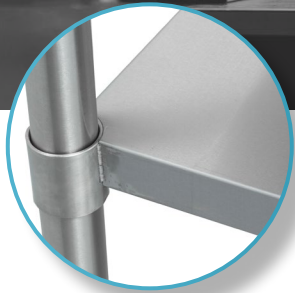

### FEATURES

- ✓ 18 gauge
- ✓ Welded corners
- ✓ Dimensions: 48" x 30"