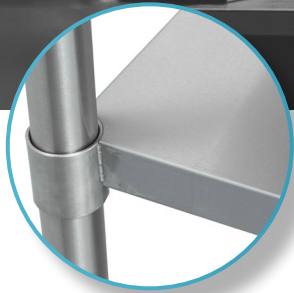

STAINLESS STEEL UNDERSHELF

DUS-3036-SS

FEATURES

- ✓ 18 gauge
- ✓ Welded corners
- ✓ Dimensions: 36" x 30"