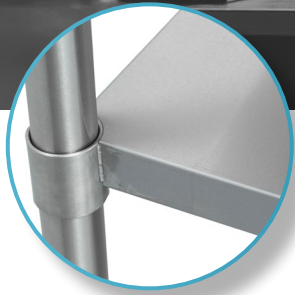

### FEATURES

- ✓ 18 gauge
- ✓ Welded corners
- ✓ Dimensions: 30" x 30"