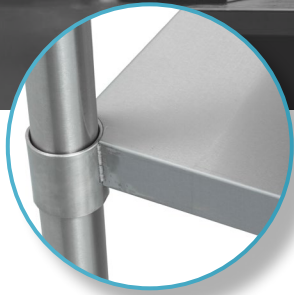

### FEATURES

- ✓ 18 gauge
- ✓ Welded corners
- ✓ Dimensions: 96" x 24"