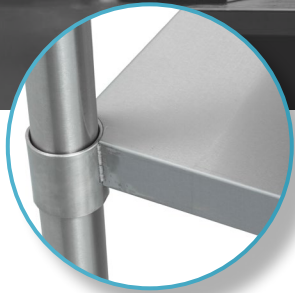

STAINLESS STEEL UNDERSHELF

DUS-2484-SS

FEATURES

- ✓ 18 gauge
- ✓ Welded corners
- ✓ Dimensions: 84" x 24"