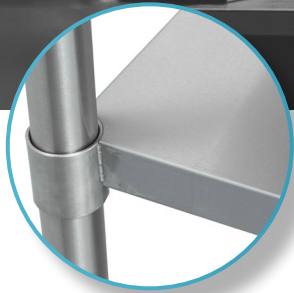

STAINLESS STEEL UNDERSHELF

DUS-2472-SS

FEATURES

- ✓ 18 gauge
- ✓ Welded corners
- ✓ Dimensions: 72" x 24"