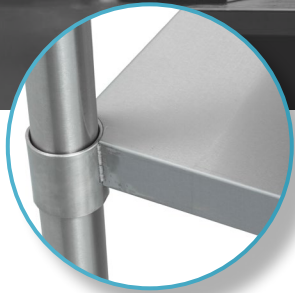

### FEATURES

- ✓ 18 gauge
- ✓ Welded corners
- ✓ Dimensions: 48" x 24"