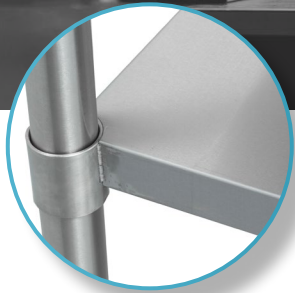

### FEATURES

- ✓ 18 gauge
- ✓ Welded corners
- ✓ Dimensions: 36" x 24"