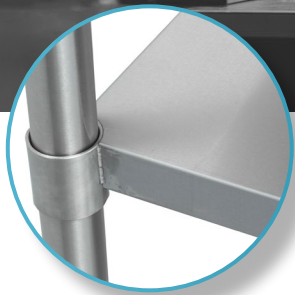

Distributed by:

DISTEX

THORINOX

STAINLESS STEEL UNDERSHELF

DUS-2430-SS

FEATURES

- ✓ 18 gauge
- ✓ Welded corners
- ✓ Dimensions: 30" x 24"