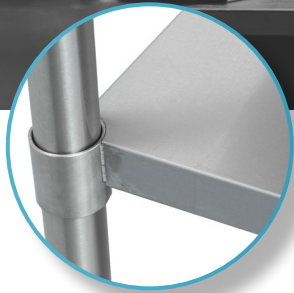

### FEATURES

- ✓ 18 gauge
- ✓ Welded corners
- ✓ Dimensions: 24" x 24"