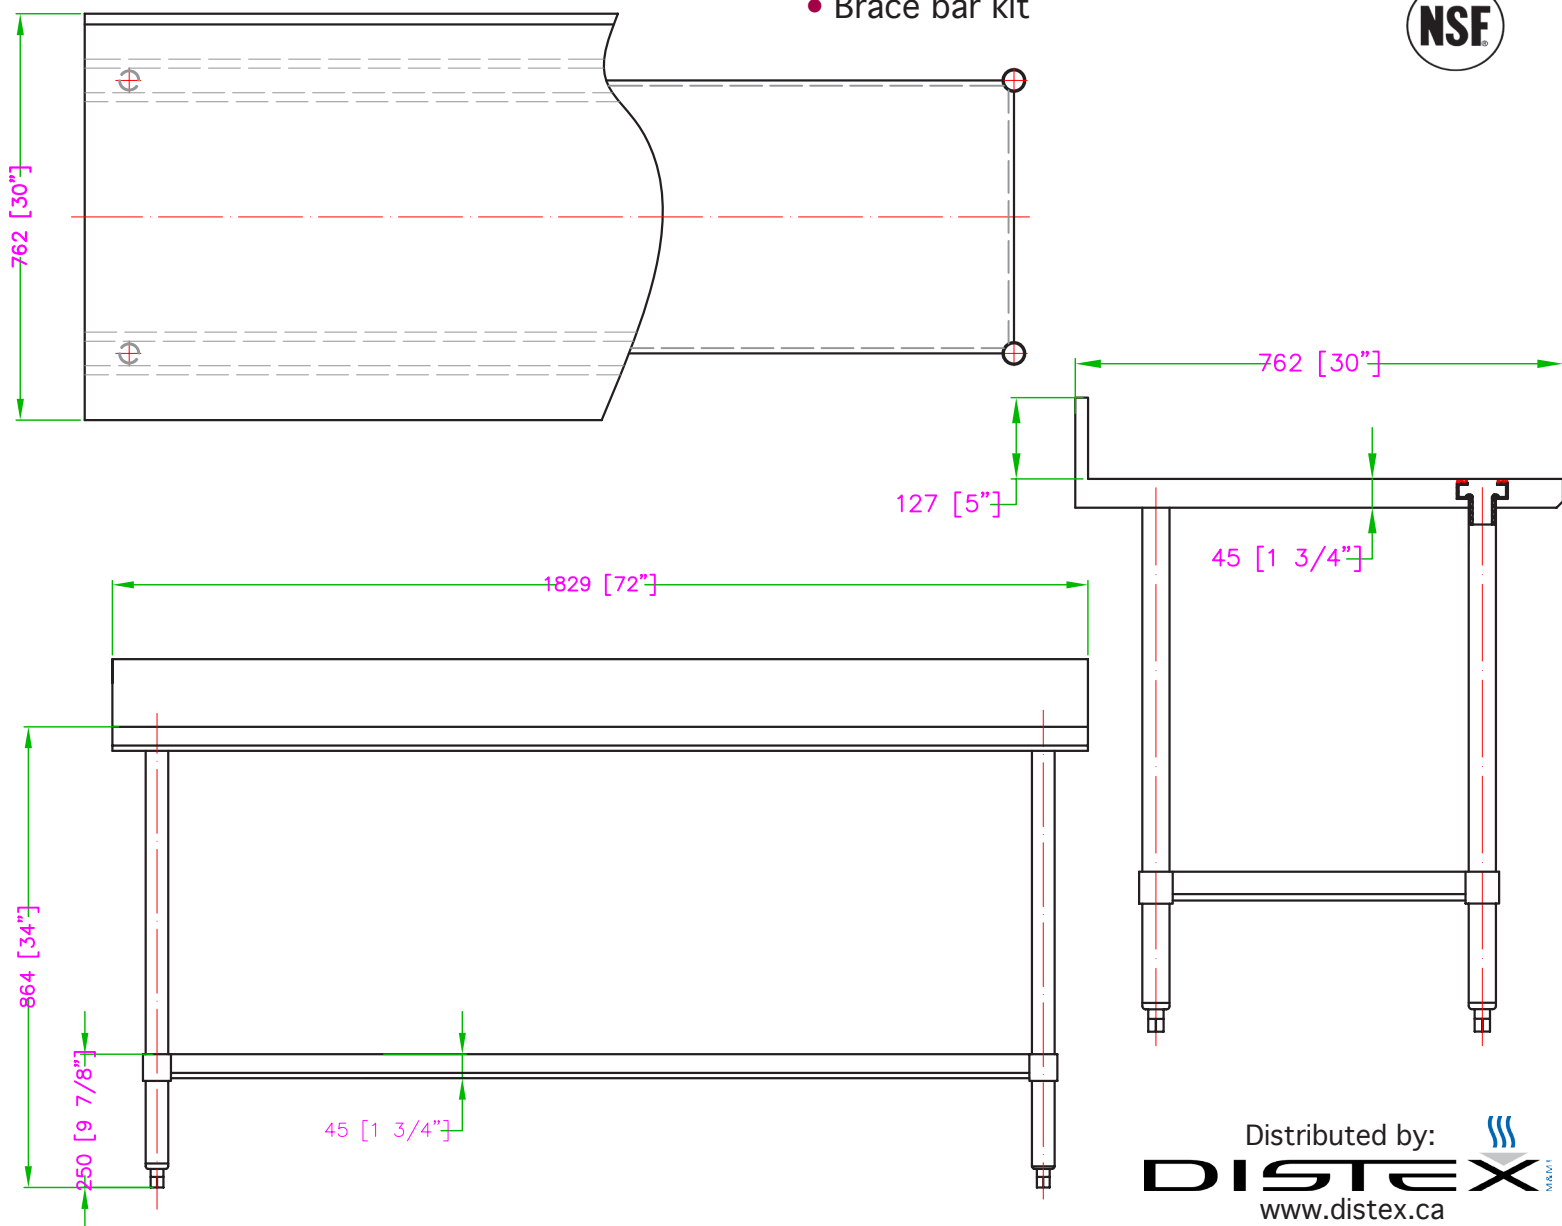

# DSST-3072-BKSS WORKTABLE

### Characteristics

- Made with high quality 430 stainless steel
- Easy to assemble
- 34" Height
- Gauge 18
- Economic shipping weight

### Options

- Extra stainless steel undershelf
- Adjustable stainless steel leg insert
- Set of swivel casters
- Brace bar kit

Distributed by:  
**DISTEX**  
www.distex.ca  
Your Premium Partner