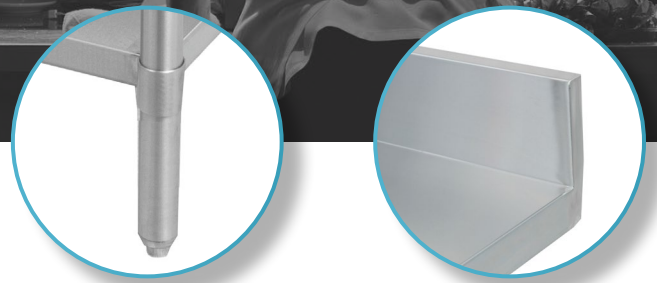

WORK TABLE

DSST-2424-BKSS

FEATURES

- ✓ Made with high quality 430 stainless steel
- ✓ Dimensions: 24" x 24" x 34"
- ✓ Easy to assemble
- ✓ Gauge 18
- ✓ Economic shipping weight
- ✓ 5" backsplash

OPTIONAL ACCESSORIES

- ✓ Extra stainless steel undershelf
- ✓ Adjustable stainless steel leg insert
- ✓ Set of swivel casters
- ✓ Brace bar kit

Distributed by:

DISTEX

THORINOX